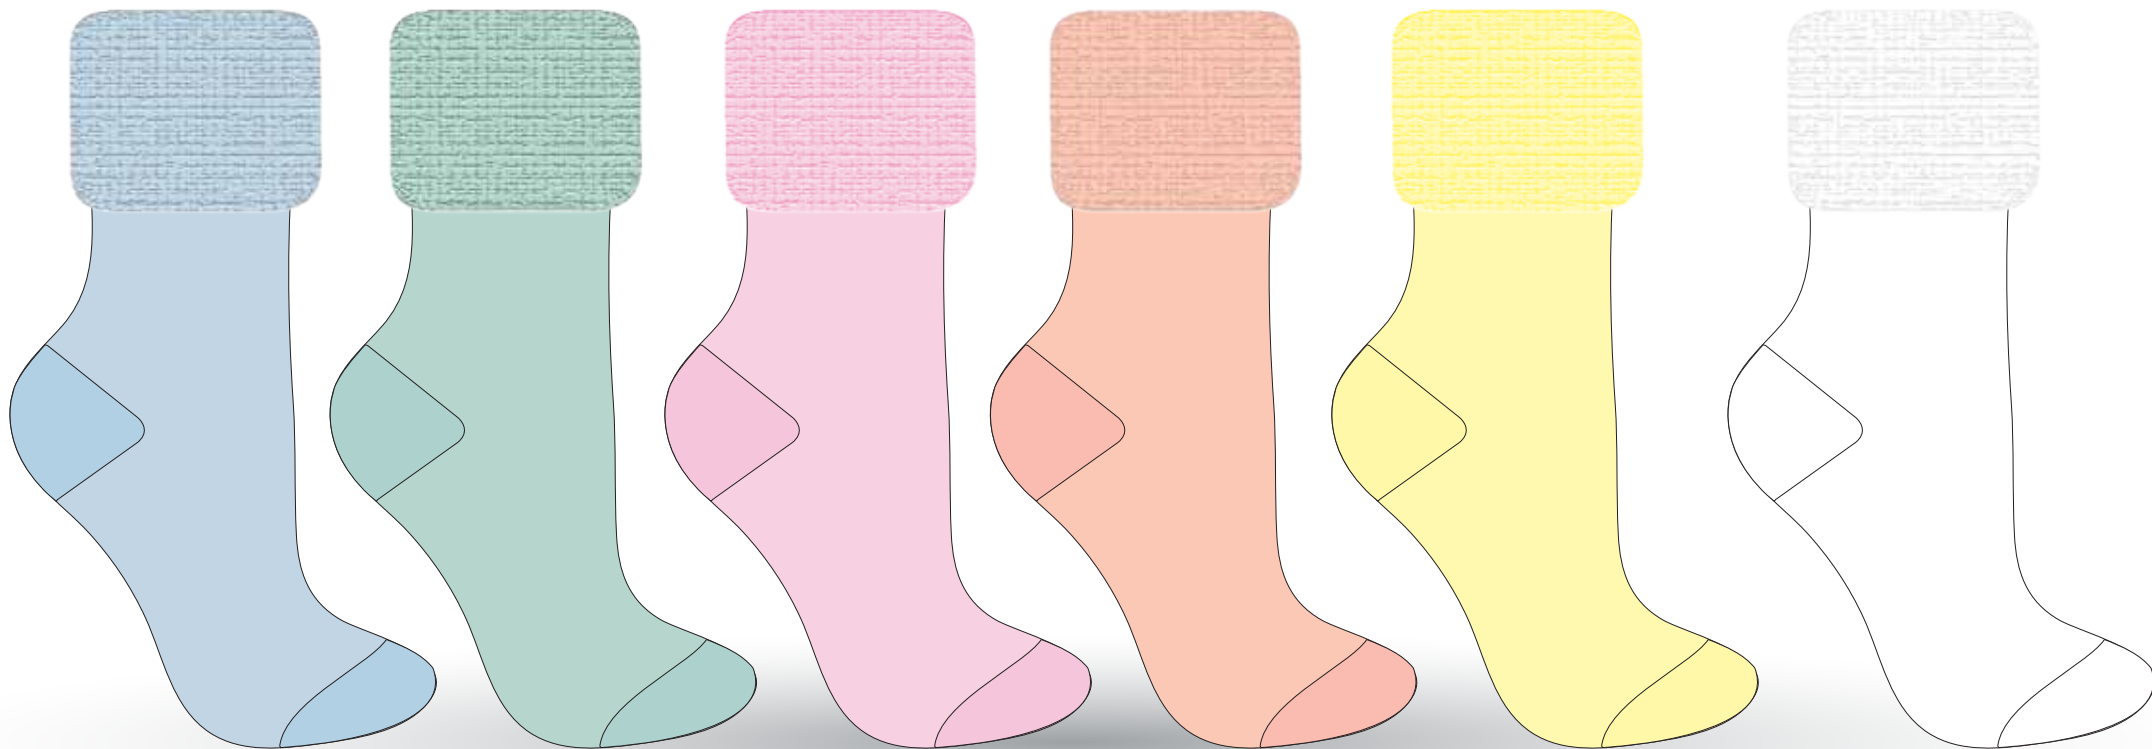

FIBRED.O.C.G.

SOFT NOTTE SPUGNA

assortiti francesi - grigio

SNSFR

SNSG

misure: TAGLIA UNICA

80% DRALON ACRILICO 18% POLIAMMIDE 2%LASTEX

FIBRED.O.C.G.

SOFT NOTTE SPUGNA

assortiti pastello

SNSPS

misure: TAGLIA UNICA 80% DRALON ACRILICO 18% POLIAMMIDE 2%LASTEX

FIBRED.O.C.G.